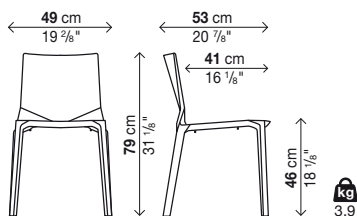

Plana

Finish:

White polypropylene (PP01)
Black polypropylene (PP03)
Beige polypropylene (PP05)
Fluo green polypropylene (PP06)

→ Compared to other colours, black enhances the natural "shading", which is to be considered normal.

→ Reinforced packaging, see page 205.

Stackable chair (max 10 | max 12)

Code	Finish	Price in EURO	Packs	Vol.³	Kg
05PLN01	polypropylene		1	0,35	

4 chairs in each package (Kg. 19) / 3 (Kg. 15,1) / 2 (Kg. 11,2) / 1 chair (Kg. 7,3)

Optionals

Code		Price in EURO	Packs	Vol.³	Kg
20CAR03	Chair cart (steel with black lacquer)		1	0,12	19