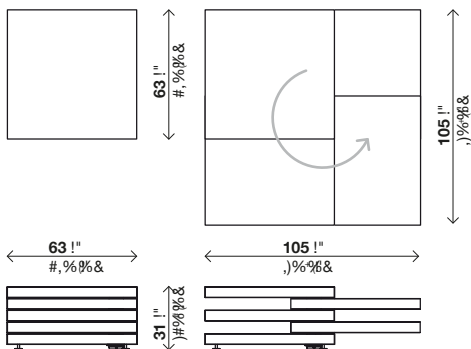

Lacquered matt black Ral 9005

Code	Finish	Price in EURO	Packs	Vol.³	Kg
25ROT01	laminate				
	wood		1	0,22	48
	matt lacquered				
	gloss lacquered				

→ Important: matt or gloss black lacquer may show slight imperfections due to the nature of the colour. These imperfections, however, are always in compliance with the accepted standards of quality.