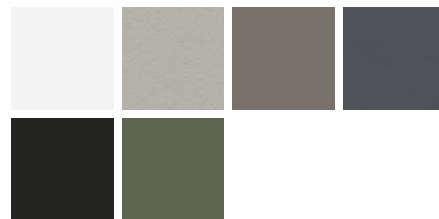

Fenix-NTM® black edge top

DEKTON® by Cosentino top

Not all finishes are available in sizes listed. Refer to current price list.